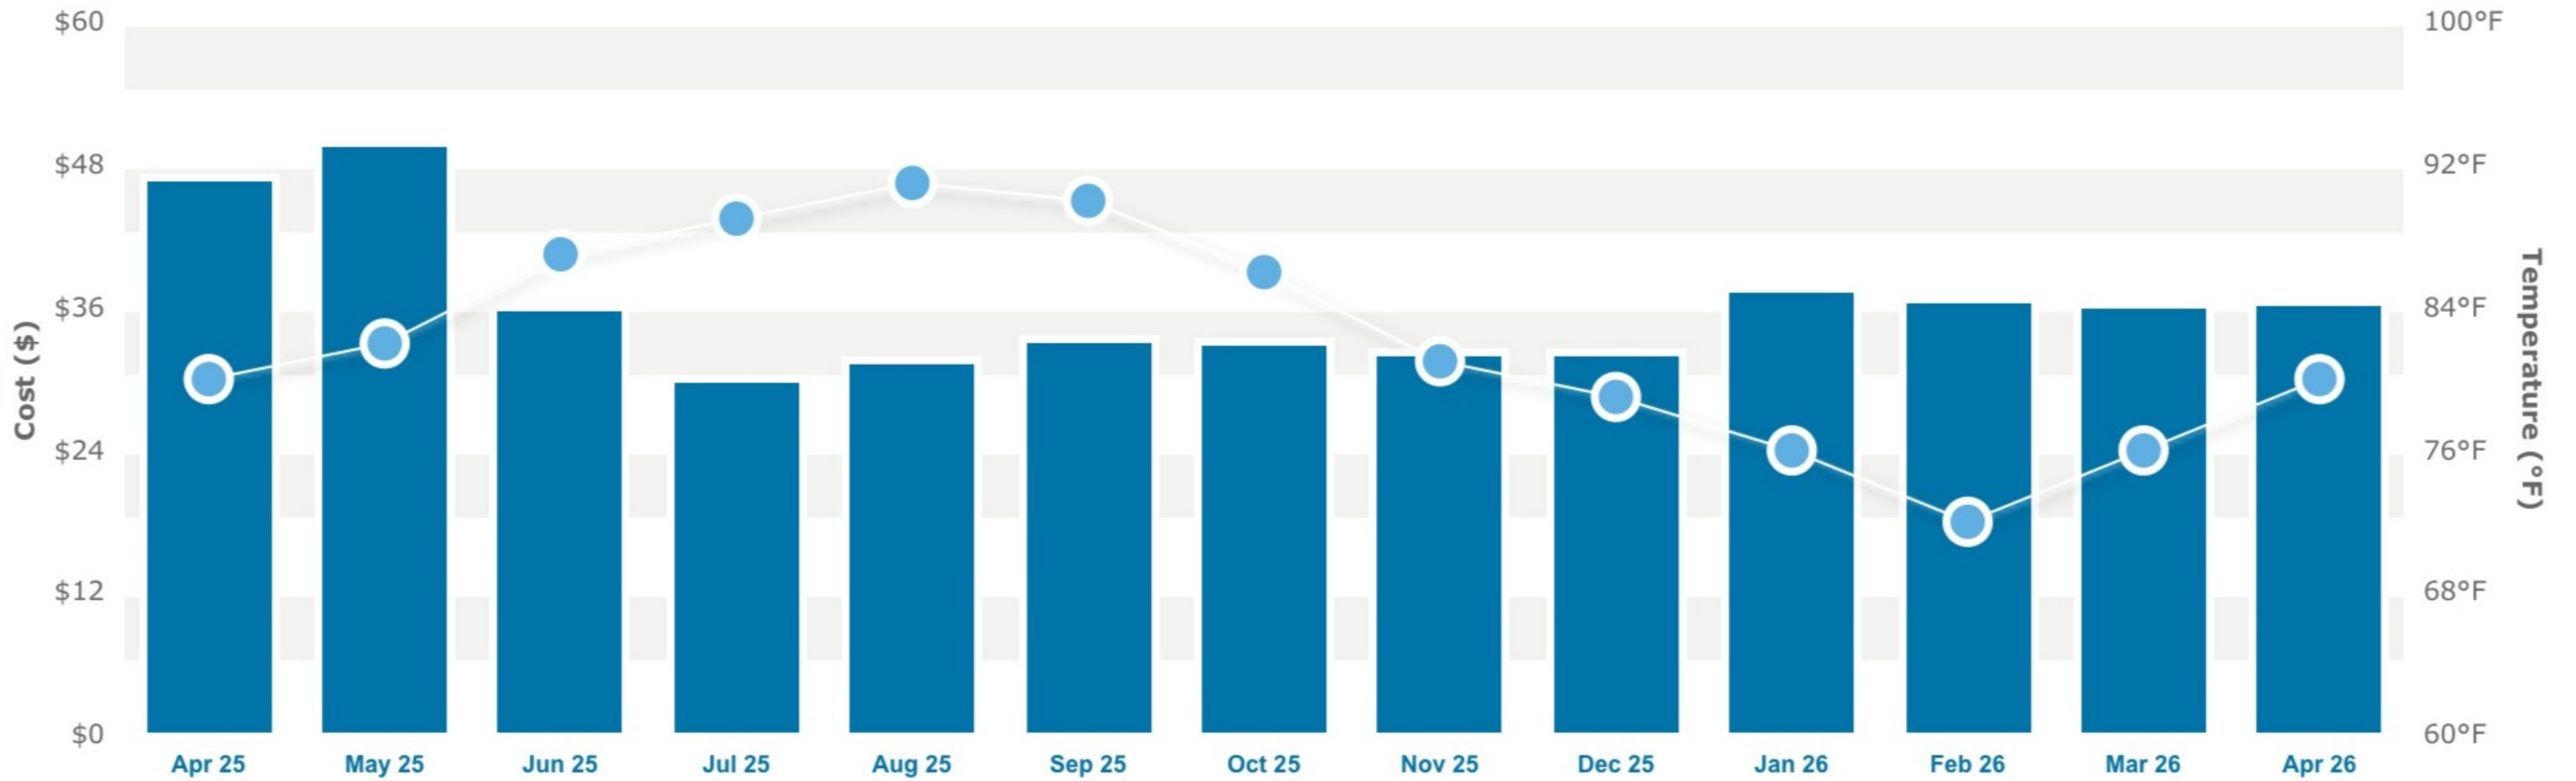

Monthly

Daily

Hourly

Toggle entire page from dollar to kilowatt value

Use this graph to view your energy usage for the selected period. Use the dropdown options to select and view your monthly, daily or hourly data.

Usage for: Apr 2025 - Apr 2026

Bill Cycle

Temp ▼

● Usage

Average Monthly Usage: \$36.48 (127 kWh)